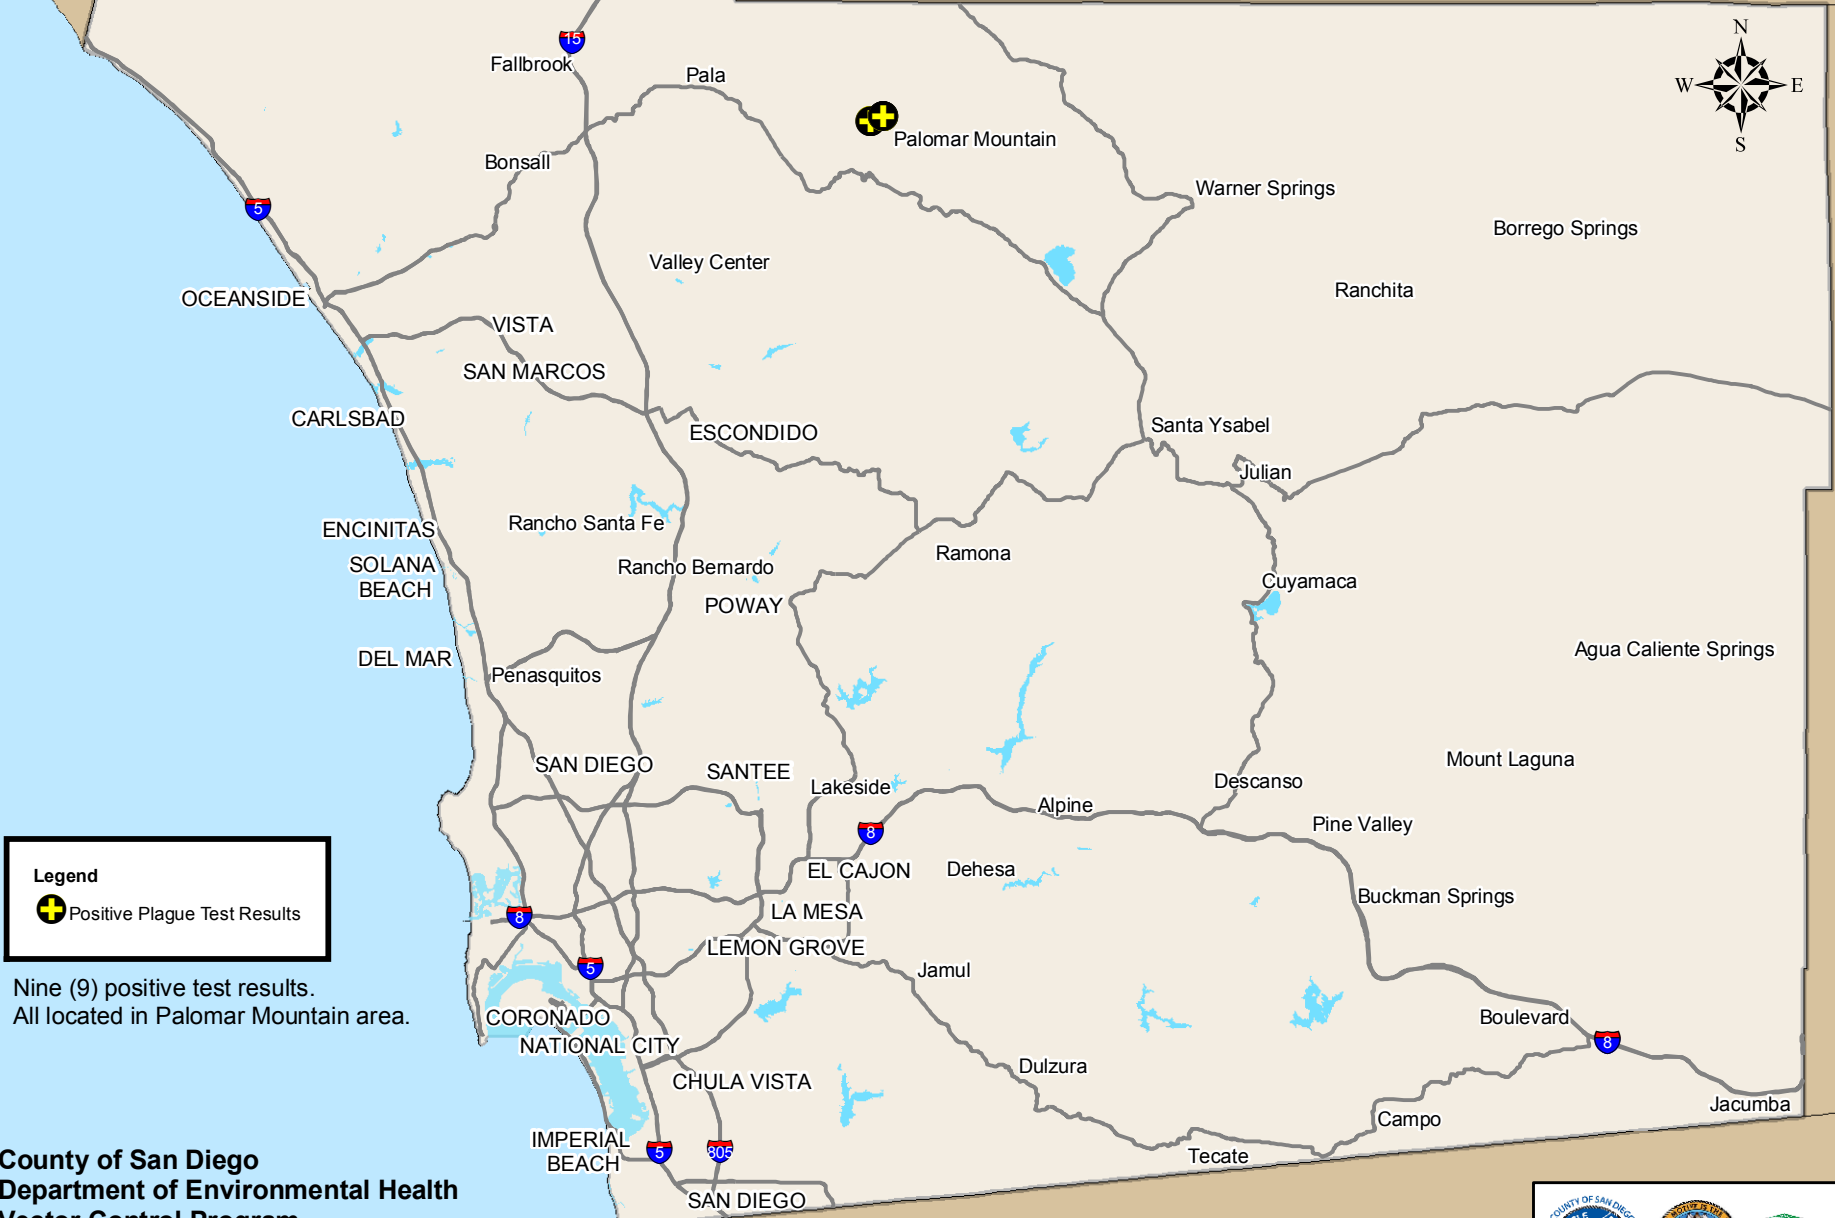

Total Number of Positive Plague Test Results in San Diego County for Calendar Year 2008

Legend

- Positive Plague Test Results

Nine (9) positive test results.
All located in Palomar Mountain area.

**County of San Diego
Department of Environmental Health
Vector Control Program**

January 1, 2008 - December 31, 2008

DEH GIS
Cartographics: Pam Gilb