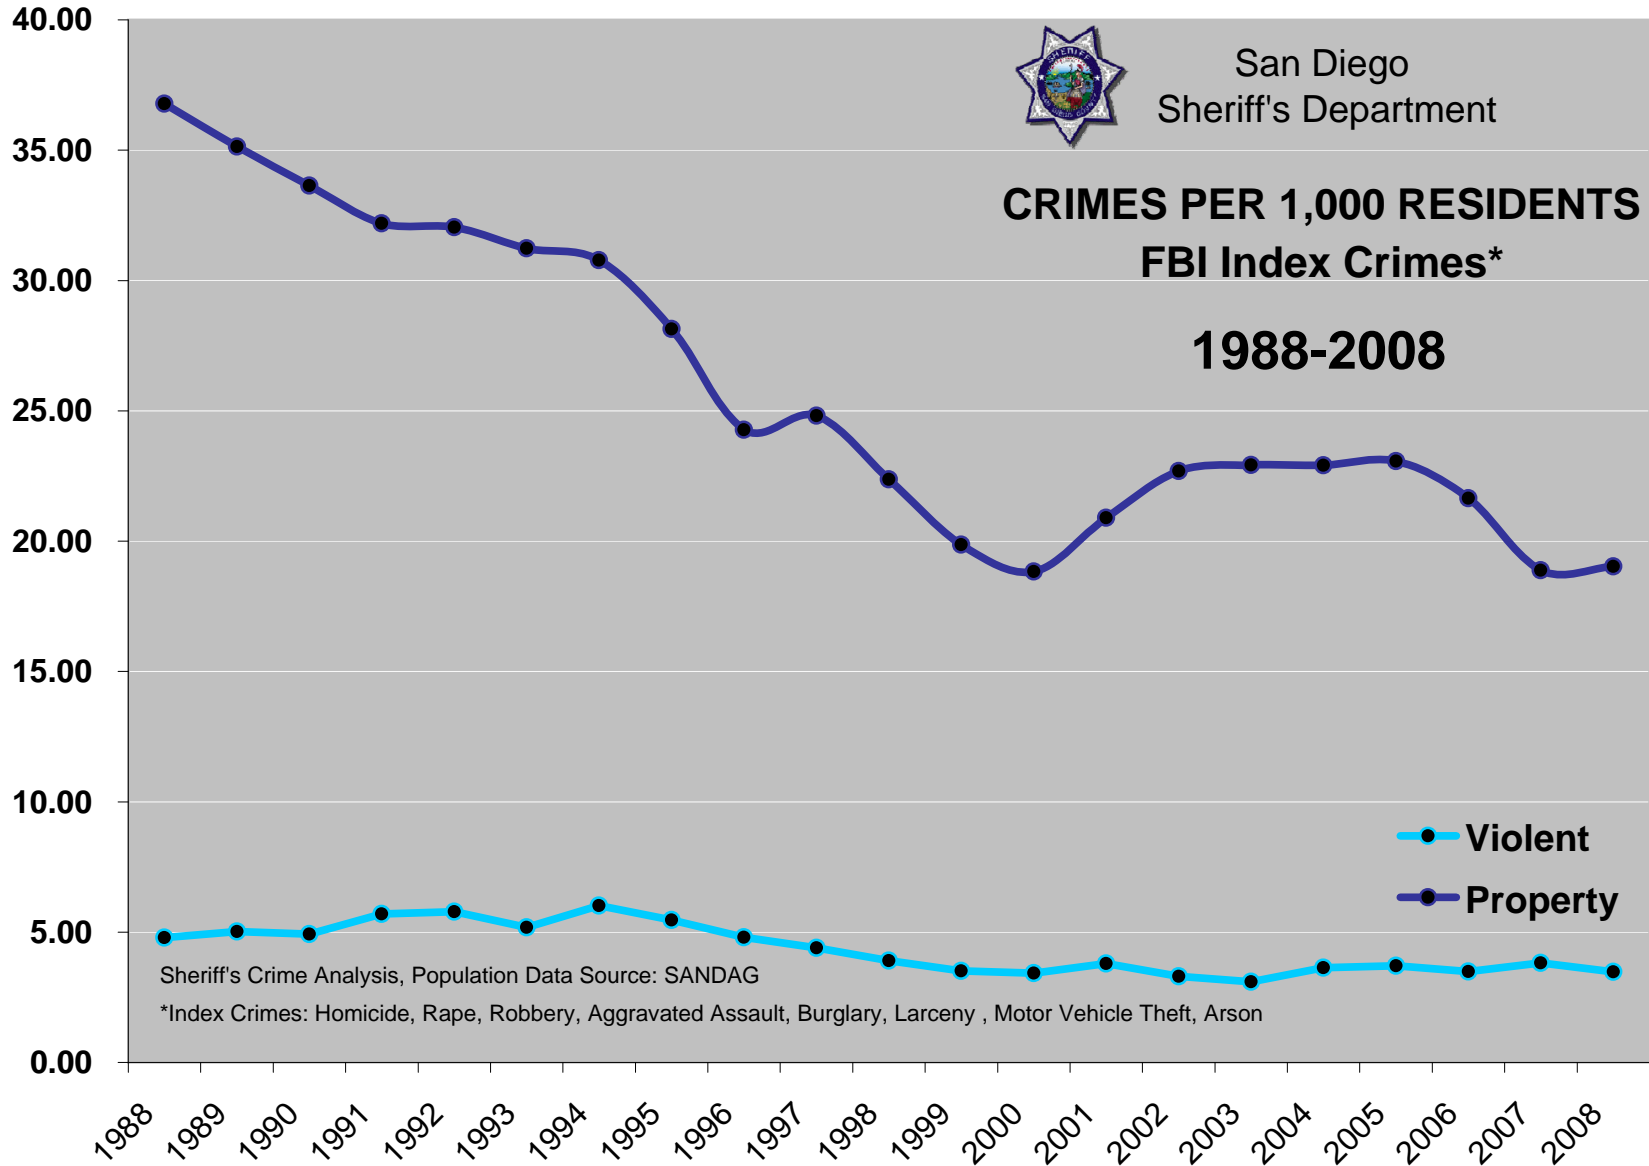

San Diego
Sheriff's Department

CRIMES PER 1,000 RESIDENTS
FBI Index Crimes*
1988-2008

Sheriff's Crime Analysis, Population Data Source: SANDAG

*Index Crimes: Homicide, Rape, Robbery, Aggravated Assault, Burglary, Larceny, Motor Vehicle Theft, Arson